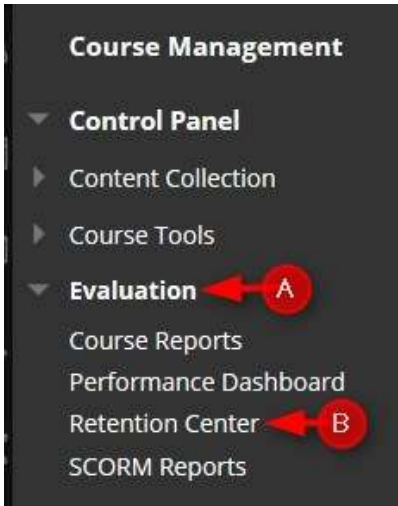

## Monitor Students in the Retention Center

The Retention Center helps you discover which students in your course are at risk. You can communicate with struggling students and help them take immediate action for improvement. You can also keep track of patterns over time.

### Directions:

1. Enter your course
2. Click **Evaluation** and then **Retention Center**

3. **Students currently at Risk.** Click the **red bar** to see a breakdown of the risks

The screenshot shows a table titled "Students currently at risk". At the top of the table is a prominent red horizontal bar with the number "3" on the right side. A red arrow points to this bar. Below the bar is a table with the following columns: "STUDENT", "MISSED DEADLINES", "GRADES ALERT", "ACTIVITY ALERT", and "ACCESS ALERT". The table contains three rows of student data: