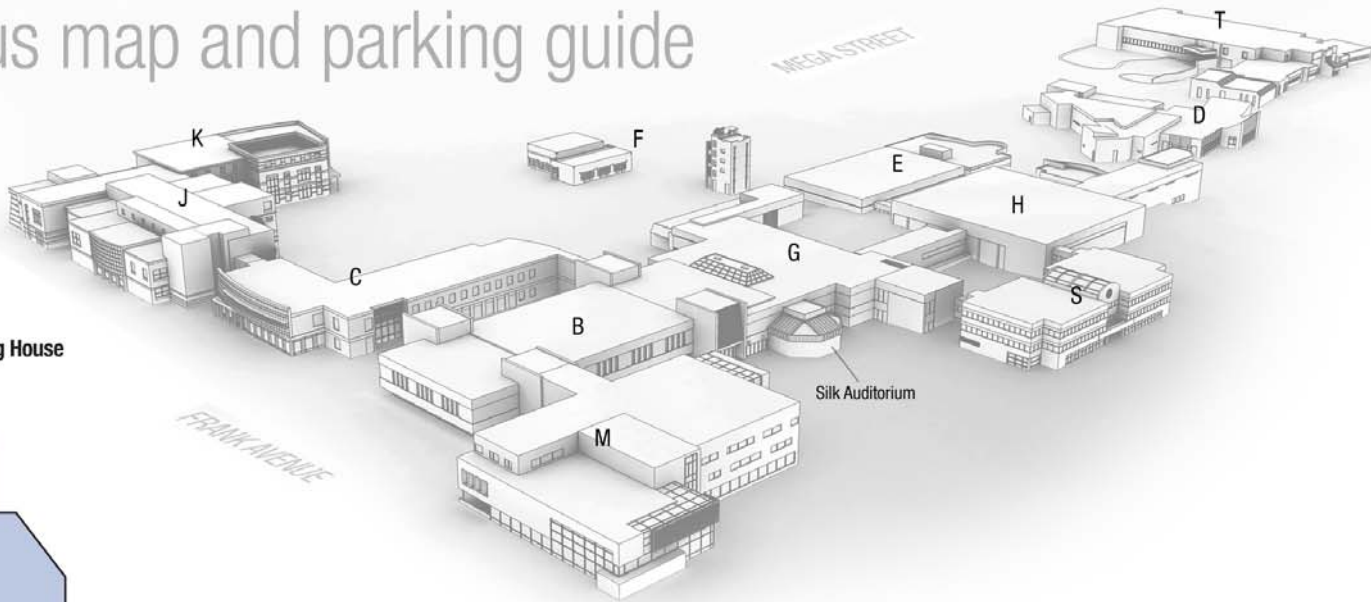

campus map and parking guide

- A** Automotive Technology Center
(5600 Whipple Ave. N.W., North Canton)
- B** Business
- C** W. R. Timken Center for Information Technology
- D** Fuel Cell Prototyping Center
- E** Arts and Sciences
- F** Fire Science
- G** Public Services
- H** Sciences Wing (includes Ralph Regula Wellness and Therapy Center and Dental Hygiene Clinic)
- J** Health Sciences (includes Massage Therapy Clinic)
- K** North Academic Building
- M** Business and Entrepreneurial Studies Building
- S** Student Services Center
- T** Advanced Technology Center