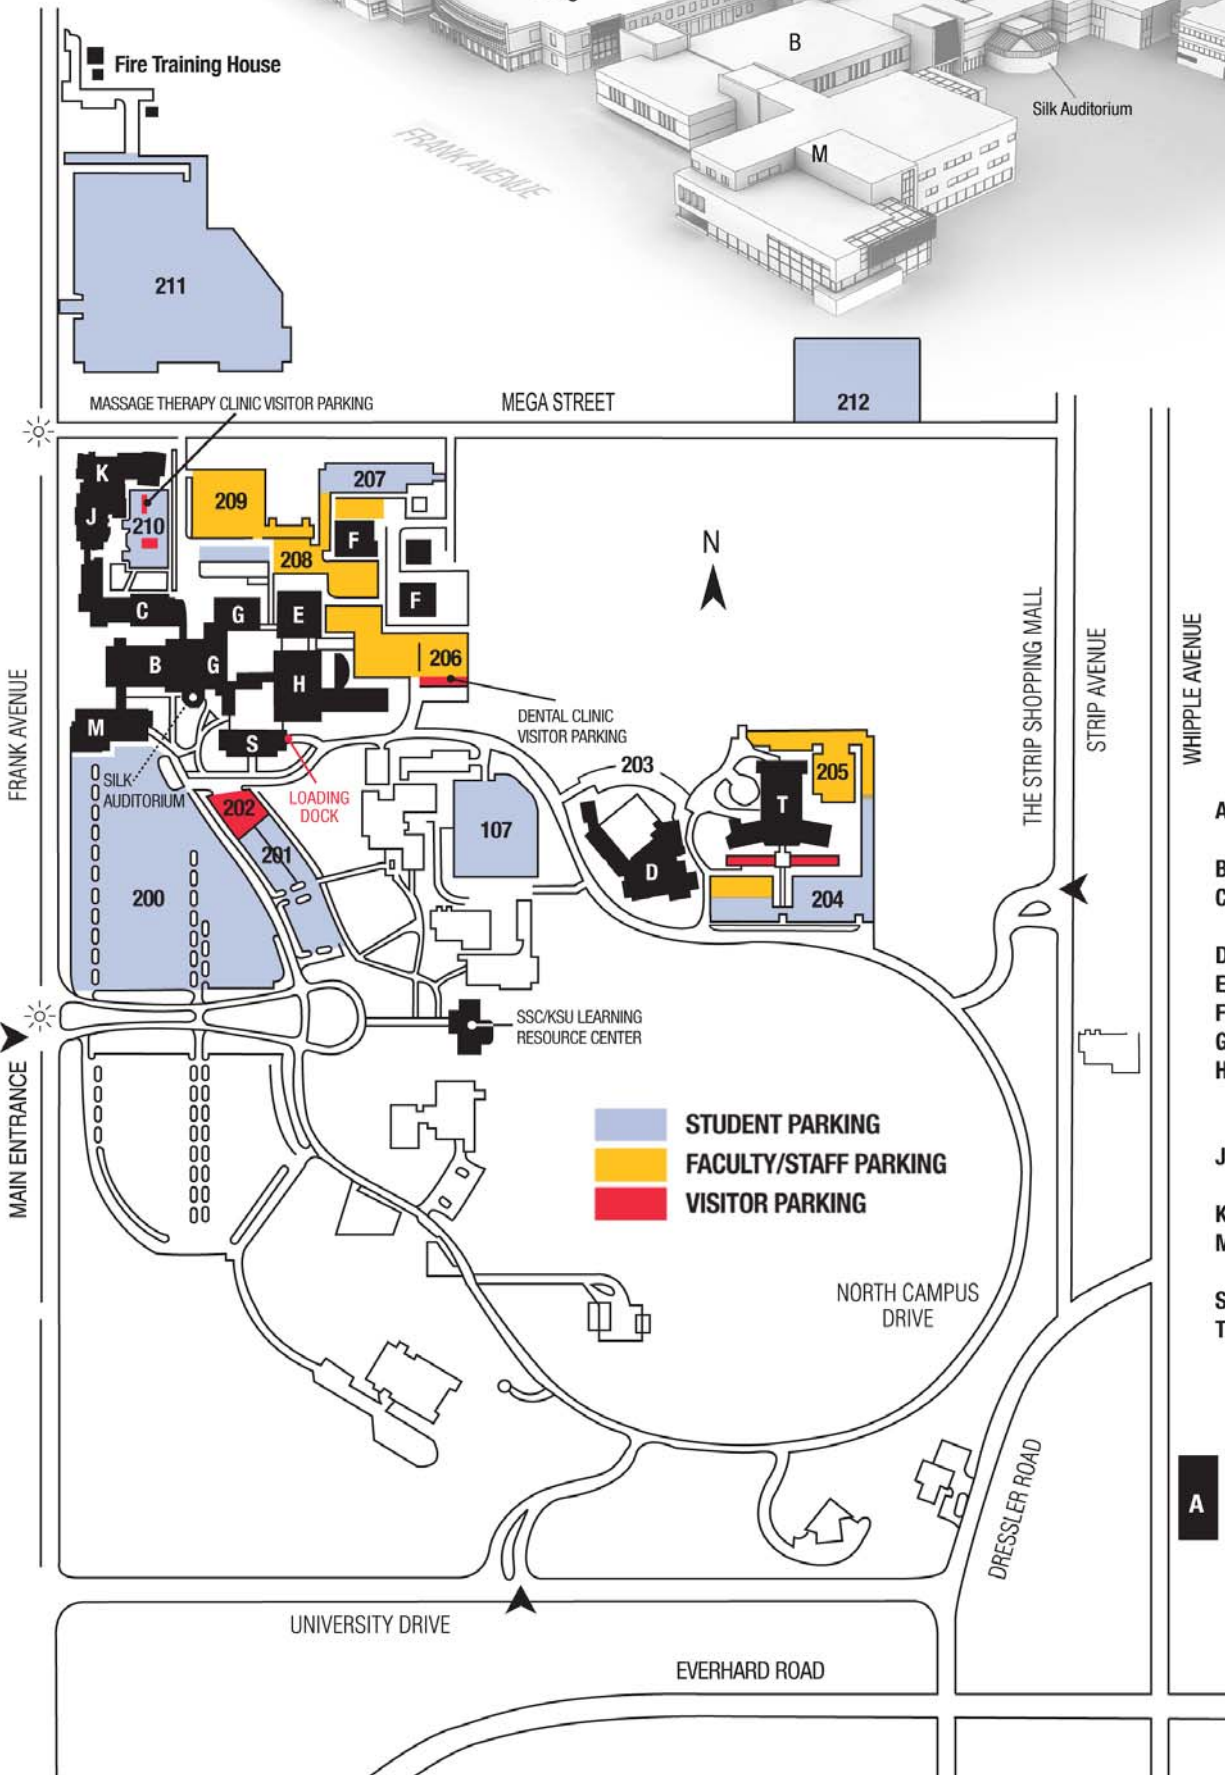

campus map and parking guide

- A** Automotive Technology Center
(5600 Whipple Ave. N.W., North Canton)
- B** Business
- C** W. R. Timken Center for Information Technology
- D** Fuel Cell Prototyping Center
- E** Arts and Sciences
- F** Fire Science
- G** Public Services
- H** Sciences Wing (includes Ralph Regula Wellness and Therapy Center and Dental Hygiene Clinic)
- J** Health Sciences (includes Massage Therapy Clinic)
- K** North Academic Building
- M** Business and Entrepreneurial Studies Building
- S** Student Services Center
- T** Advanced Technology Center